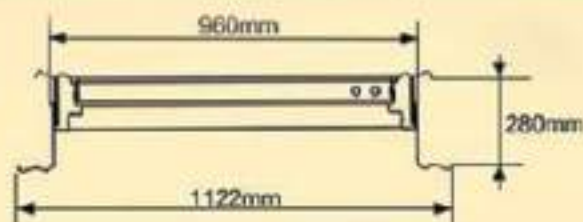

ADJUSTABLE FRAME DOORS