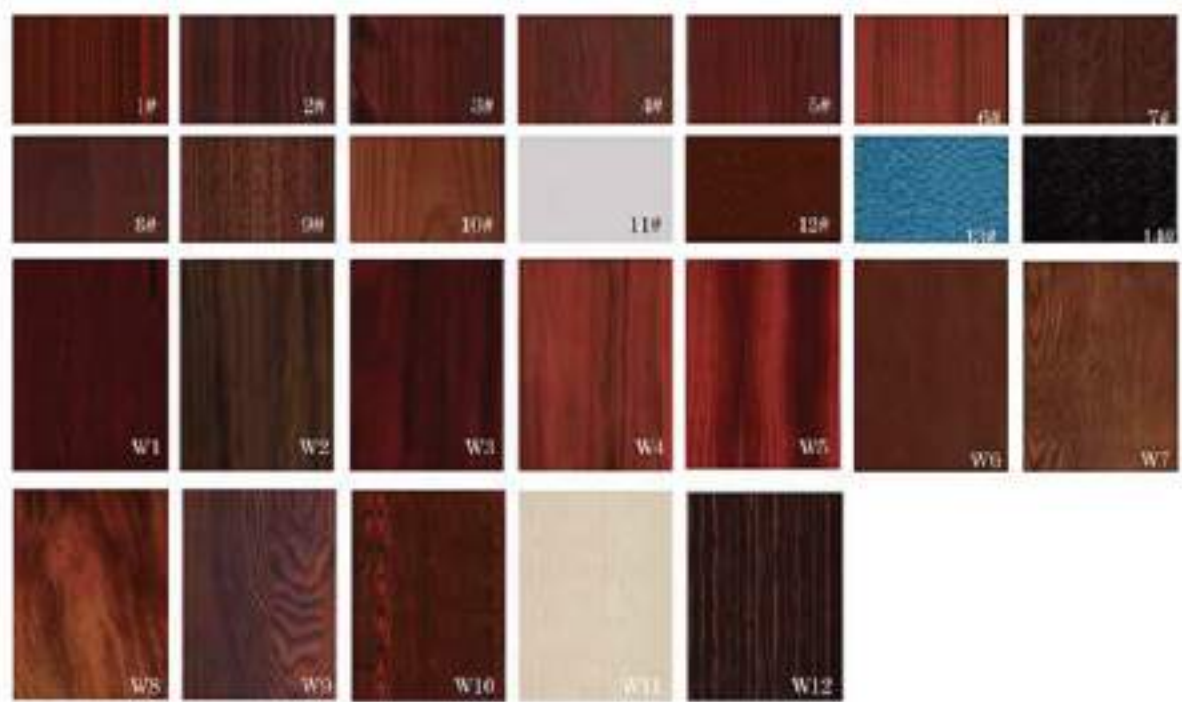

Color for Steel Security & Steel Wood Interior Doors

Steel Door Series