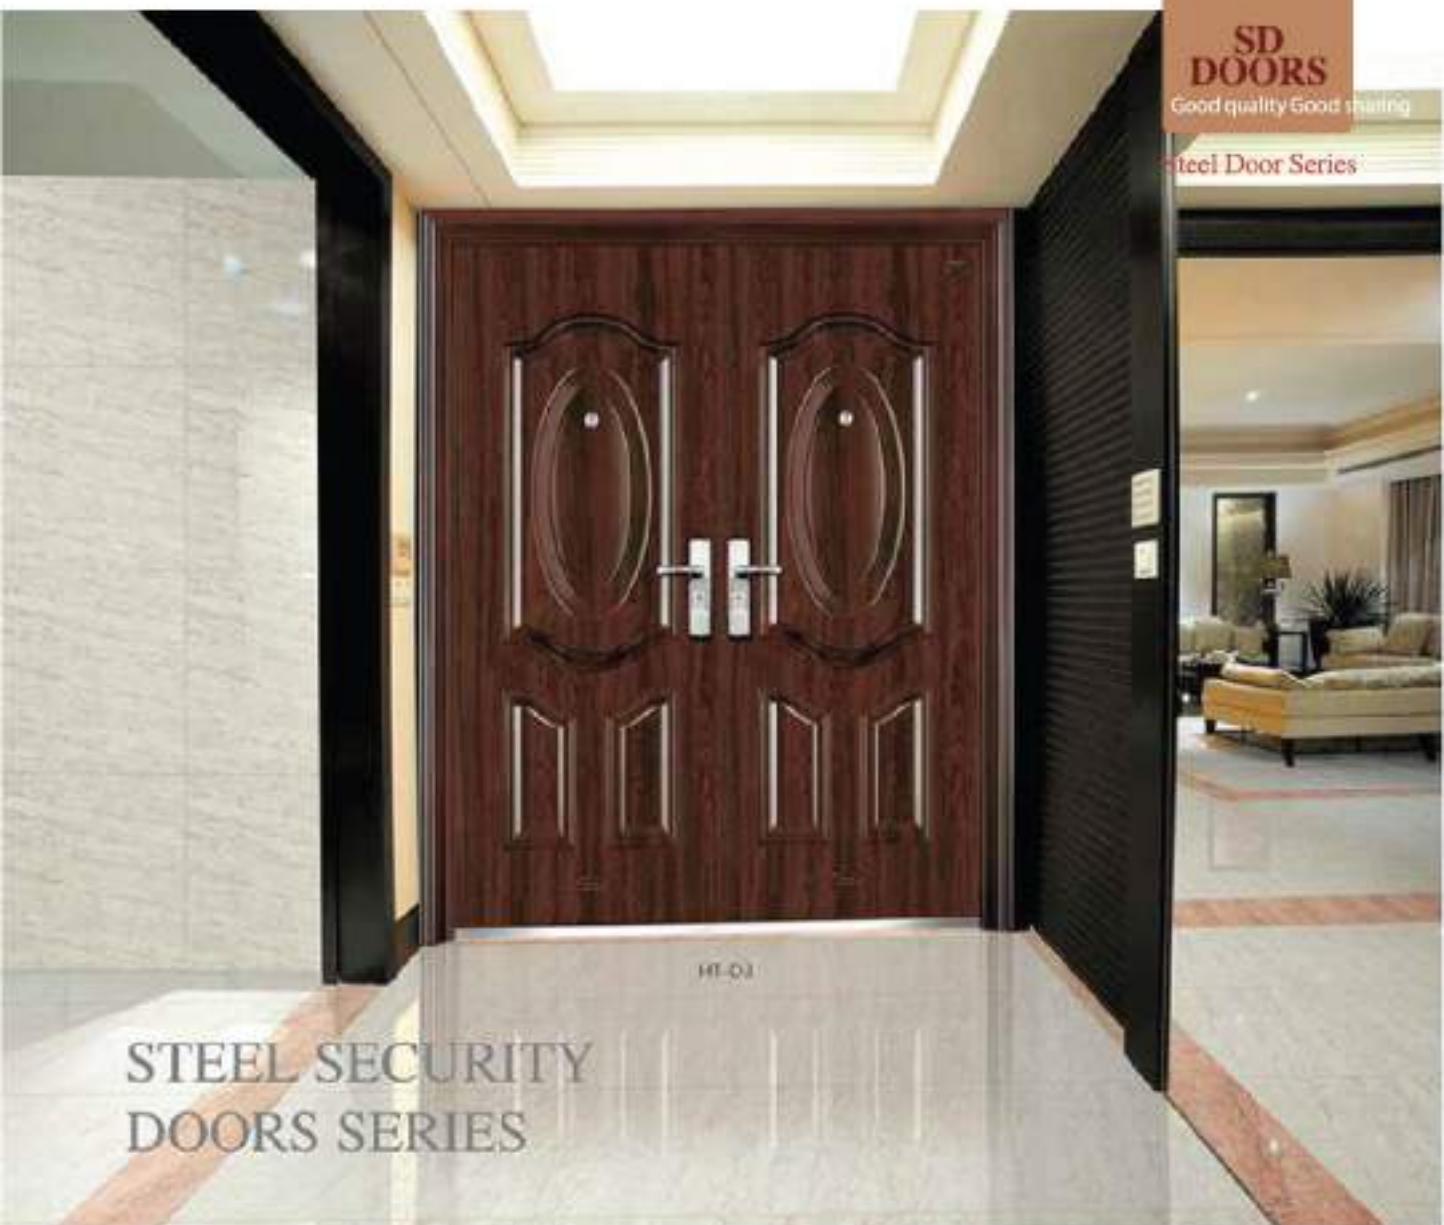

**SD
DOORS**

Good quality Good pricing

Steel Door Series

HT-01